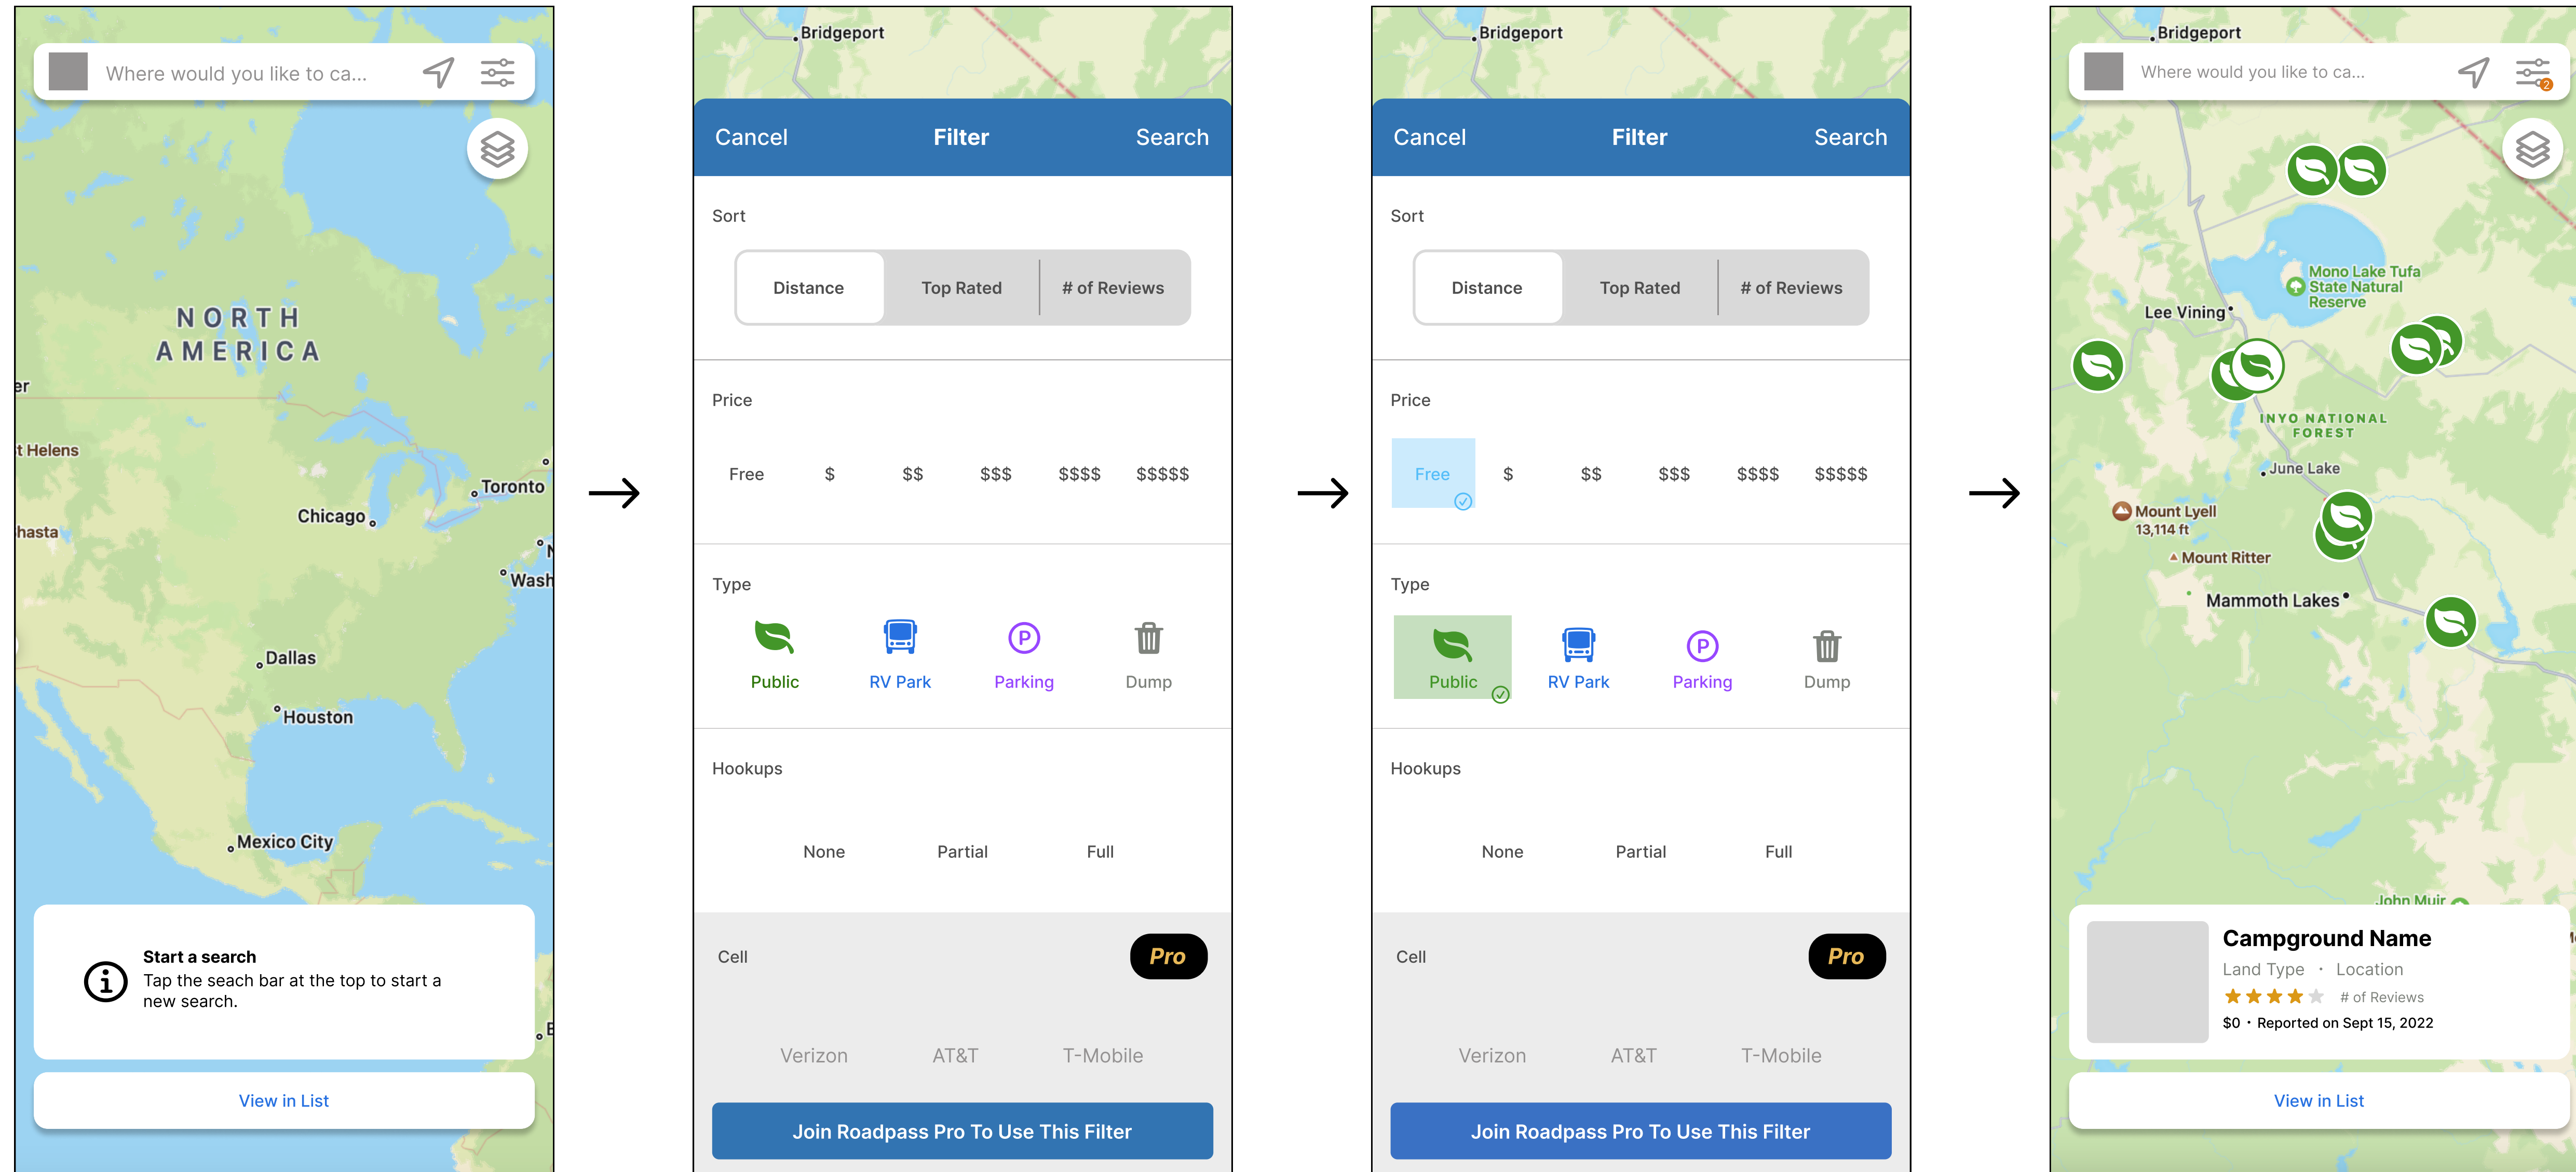

Pestle

My Mockups

These mockups were made from the iOS cooking app 'Pestle'. These mockups represent the 'start cooking' flow in Pestle. Screen 1 shows the recipe list. Screen 2 is the recipe page. Screen 3 is the cooking page. To start cooking a user must select a recipe in their cookbook, taking them to screen two, then select the 'start cooking' button which takes them to screen 3.

Reference Photos

Campendium

My Mockups

These mockups were made from the iOS campsite finder app 'Campendium'. These mockups represent the 'find a campsite' flow in Campendium. Screen 1 shows the start page when you open the app. Screen 2 is the filter results page. Screen 3 shows the filter page with selections made. Screen 4 shows the map when the 'search' button is pressed on screen 3. To filter campsites in the map view users select the filter button in the top right corner, select their desired filter options, and then hit the 'search' button to view results and view sites that match the filter criteria.

Reference Photos