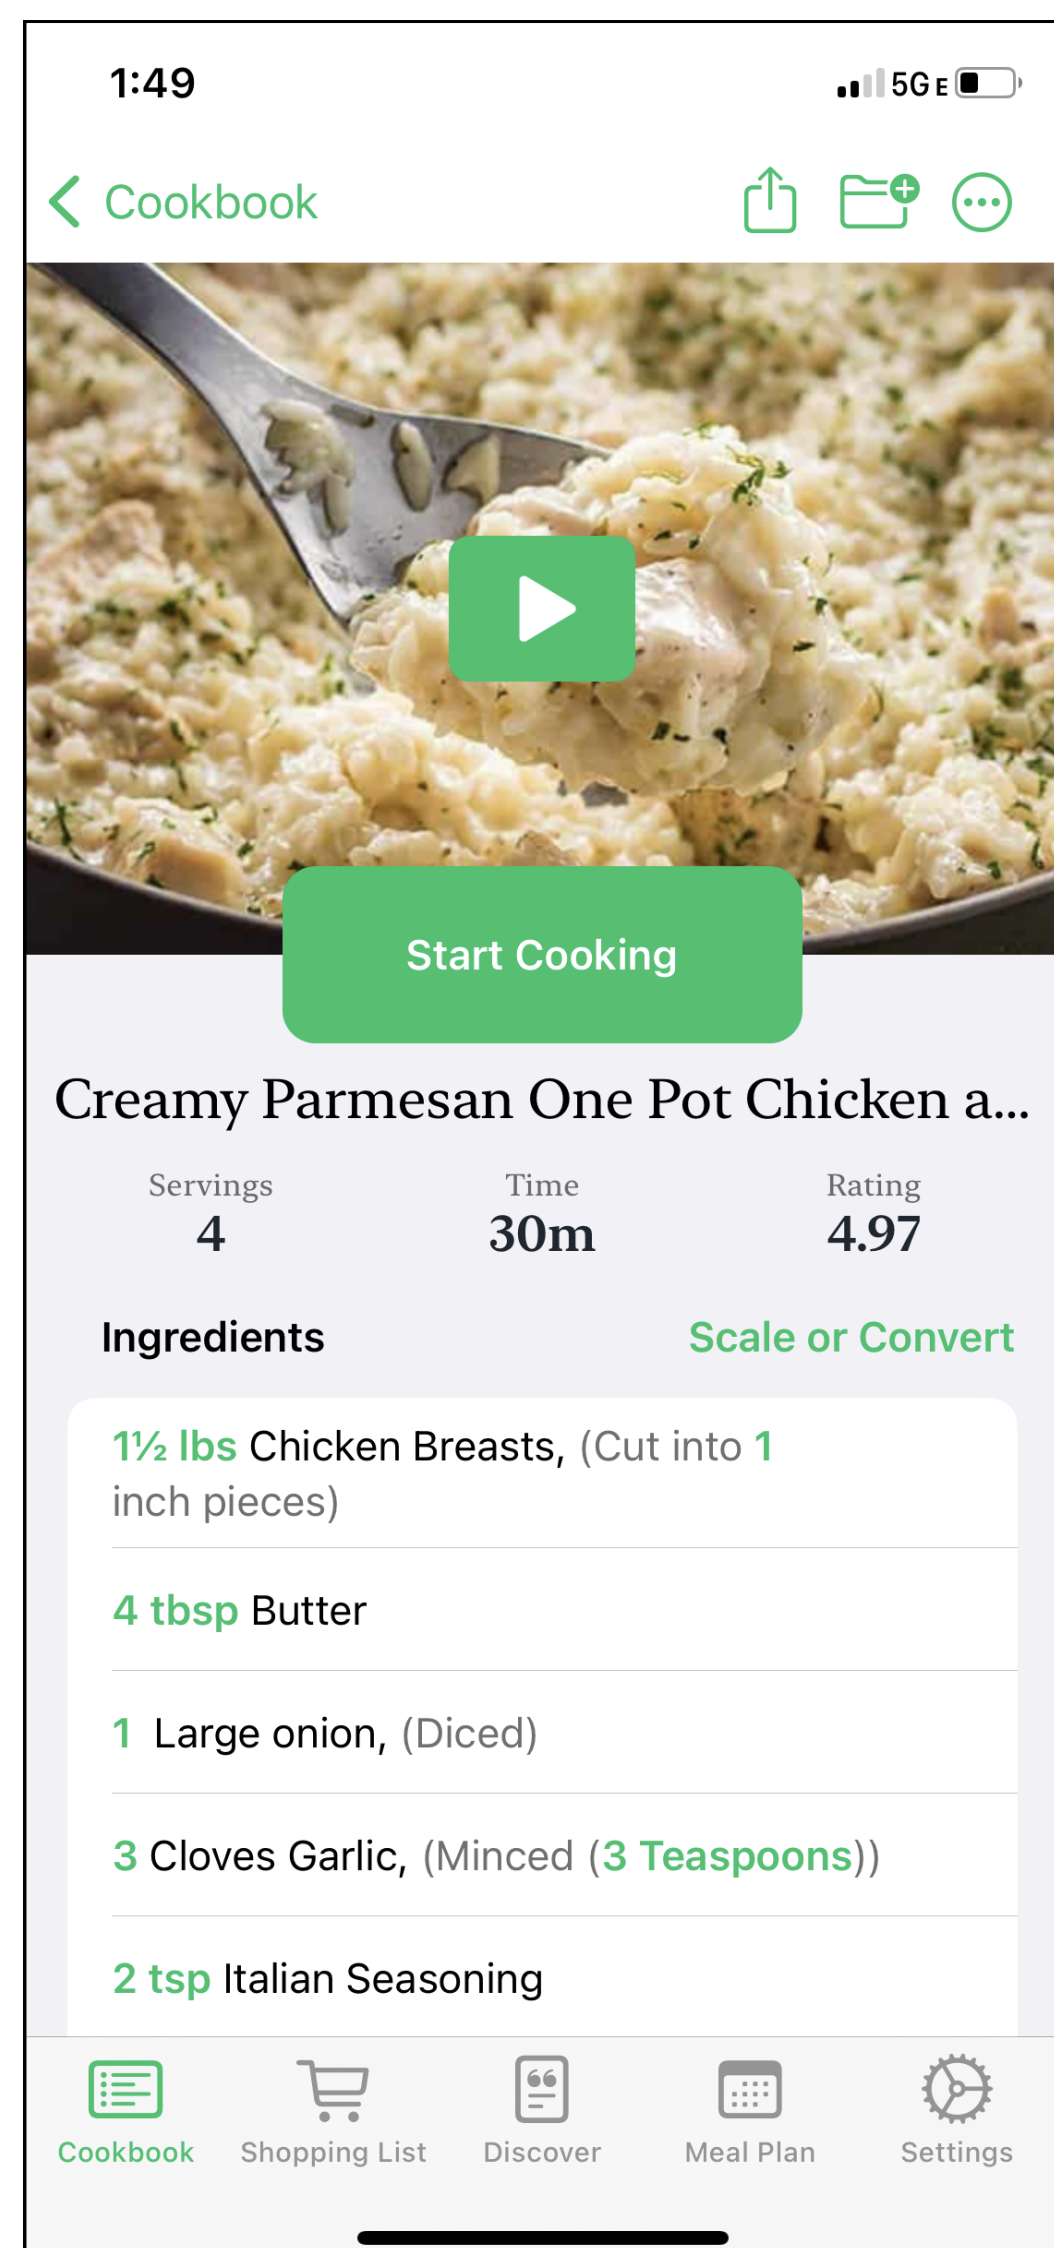

Pestle

My Mockups

These mockups were made from the iOS cooking app 'Pestle'. These mockups represent the 'start cooking' flow in Pestle. Screen 1 shows the recipe list. Screen 2 is the recipe page. Screen 3 is the cooking page. To start cooking a user must select a recipe in their cookbook, taking them to screen two, then select the 'start cooking' button which takes them to screen 3.

Reference Photos

Campendium

My Mockups

These mockups were made from the iOS campsite finder app 'Campendium'. These mockups represent the 'find a campsite' flow in Campendium. Screen 1 shows the start page when you open the app. Screen 2 is the filter results page. Screen 3 shows the filter page with selections made. Screen 4 shows the map when the 'search' button is pressed on screen 3. To filter campsites in the map view users select the filter button in the top right corner, select their desired filter options, and then hit the 'search' button to view results and view sites that match the filter criteria.